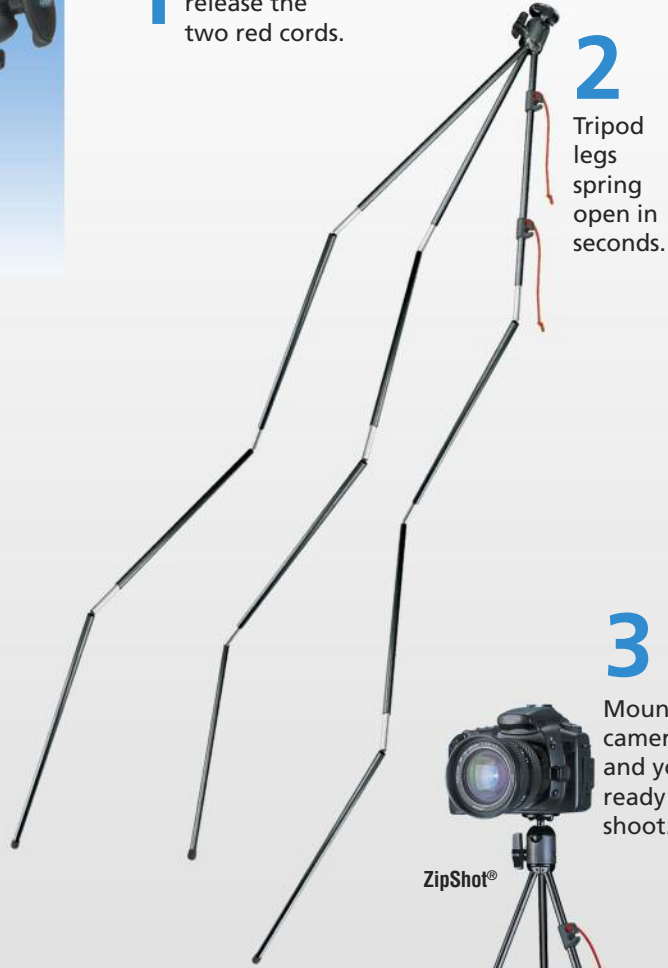

# ZIPSHOT®

COMPACT, ULTRA-LIGHT TRIPODS  
 Spring Open in Seconds

**THE  
 PERFECT  
 TRAVEL  
 TRIPODS**

**1** To use, simply release the two red cords.

**2** Tripod legs spring open in seconds.

**3** Mount a camera and you're ready to shoot.

## The Perfect Travel Tripods

Most tripods are heavy, difficult to carry and slow to set up, which causes many missed photo opportunities. The ZipShot® and ZipShot® Mini tripods are the answer to this problem. Just release the two red cords and the legs of the ZipShot® and ZipShot® Mini spring open in seconds. Attach your camera and you're ready to shoot.

The ZipShot® and ZipShot® Mini are ultra-lightweight and ultra-compact. Both are constructed of sturdy, high-quality aluminum with a heavy-duty, metal ball-head and will hold a DSLR with a lens attached (up to 3 lbs. total weight), point & shoot cameras, most camcorders, and flashes. A single release lever allows the camera to be positioned at any angle so vertical and horizontal shots are easy.

### TR404 ZipShot® Mini Tripod

Folded: 9" (23cm)  
Extended: 28" Tall (71cm)  
Color: Black  
Weight: 9 oz. (255g)

Convenient to carry in a purse or tote.

Attaches to the handle of most camera bags or luggage.